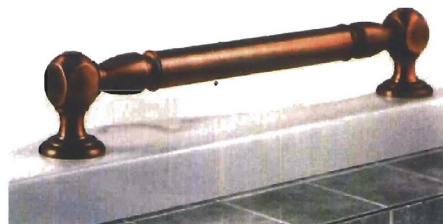

1. Mr. Steam unveils Steamhead. The globe-shaped piece offers quieter steam infusion, a better steam flow, and can be used with the Aromasteam aromatic oils system. Call 800.76.STEAM or log on to www.mrsteam.com

2. Atic Flowers bathroom vanity from **Sonia** was inspired by Danish modernism and features a floral design on a black background and a serigraph print on its glass front. 888.SONIAUS or log on to www.sonia-sa.com

3. The KIRI showerhead by **Satinjet** offers the ultimate in a shower spray with twinjet technology. The spray operates at 2.5 gallons per minute to help save water. Call 800.975.5409 or log on to www.satinjet.com

4. Jaclo's Smooth Luxury Grab Bar is ADA compliant and coordinates with the company's complete line of bathroom pieces. The bar is available in seven styles and 16 decorative finishes. Call 800.852.3906 or log on to www.jaclo.com

1

2

3

4